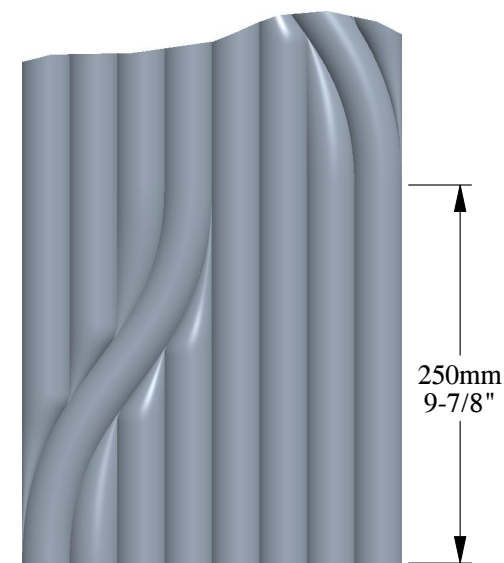

SCALE 1:2

SCALE 1:2

SCALE 1:5

Installation area: 0,5m²

ORAC[®]
DECOR

Biekorfstraat 32
8400 Oostende - Belgium
Tel +32 (0)59 80 32 52
www.oracdecor.com
info@oracdecor.com

Part name: W213

Designed by: ORAC

Designed on: 18-Sept-2023

Unless otherwise specified: all dimensions are in millimeters and inches, scale 1:1, length 2 meters

All information in this document is Orac's exclusive property. It may in no case be reproduced, even partly, be communicated to a third party or used for any possible purpose without ORAC's express written permission. Further legal information can be found at <https://www.oracdecor.com/en/general-sales-conditions>