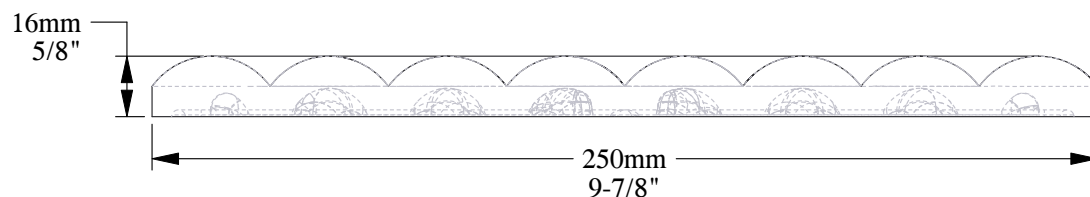

SCALE 1:2

SCALE 1:2

SCALE 1:5

Installation area: 0,5m²

ORAC[®]
DECOR

Biekorfstraat 32
8400 Oostende - Belgium
Tel +32 (0)59 80 32 52
www.oracdecor.com
info@oracdecor.com

Part name: W213

Designed by: ORAC

Designed on: 18-Sept-2023

Unless otherwise specified: all dimensions are in millimeters and inches, scale 1:1, length 2 meters

All information in this document is Orac's exclusive property. It may in no case be reproduced, even partly, be communicated to a third party or used for any possible purpose without ORAC's express written permission. Further legal information can be found at <https://www.oracdecor.com/en/general-sales-conditions>