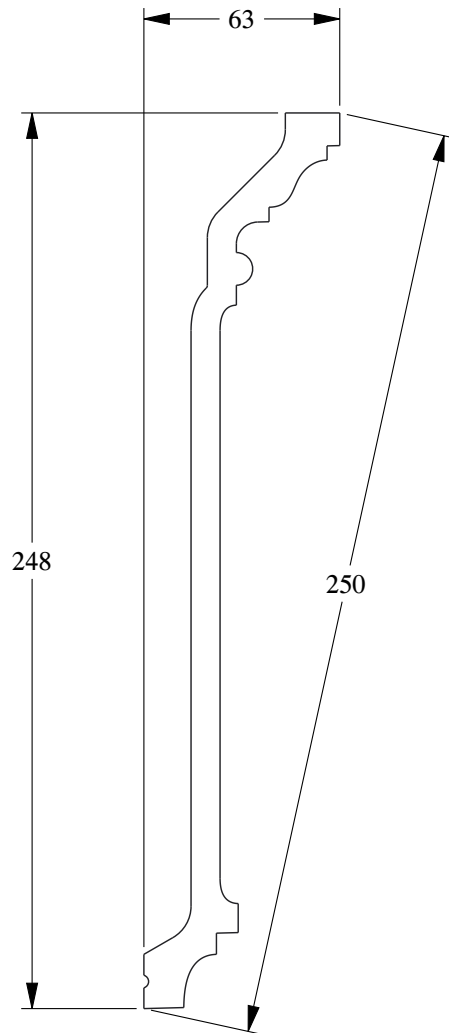

REV.	MODIFICATION	DATE	DRAWN BY
-	-	-	-

SCALE 1:2

SCALE 33:100

Please beware: Product is visualized in this drawing without ornamentation

<small>ROHS</small> <small>Parts must be compliant to rohs regulations. If any notification on drawing is in contradicm with ROHS regulations, contact Orac before delivery.</small>	<p style="text-align: center;">Orac</p> <p style="text-align: center;">Biekorfstraat 32 8400 Oostende - Belgium Tel +32 (0)59 80 32 52 Fax +32 (0)59 80 28 10 www.oracdecor.com</p>	All dimensions are in mm unless otherwise specified	Part name: C308-PROD-MM Part description:	
		Drawing properties Drawn with: Creo 2.0 Page size: A4 Page scale: 1:2 Sheet nr: 1 / 1 Projection: 	Material: PUROTOUCH Remarks:	
All information in this document is Orac's exclusive property. It may in no case be reproduced, even partly, be communicated to a third party or used for any possible purpose without ORAC's express written permission.			Rev:	